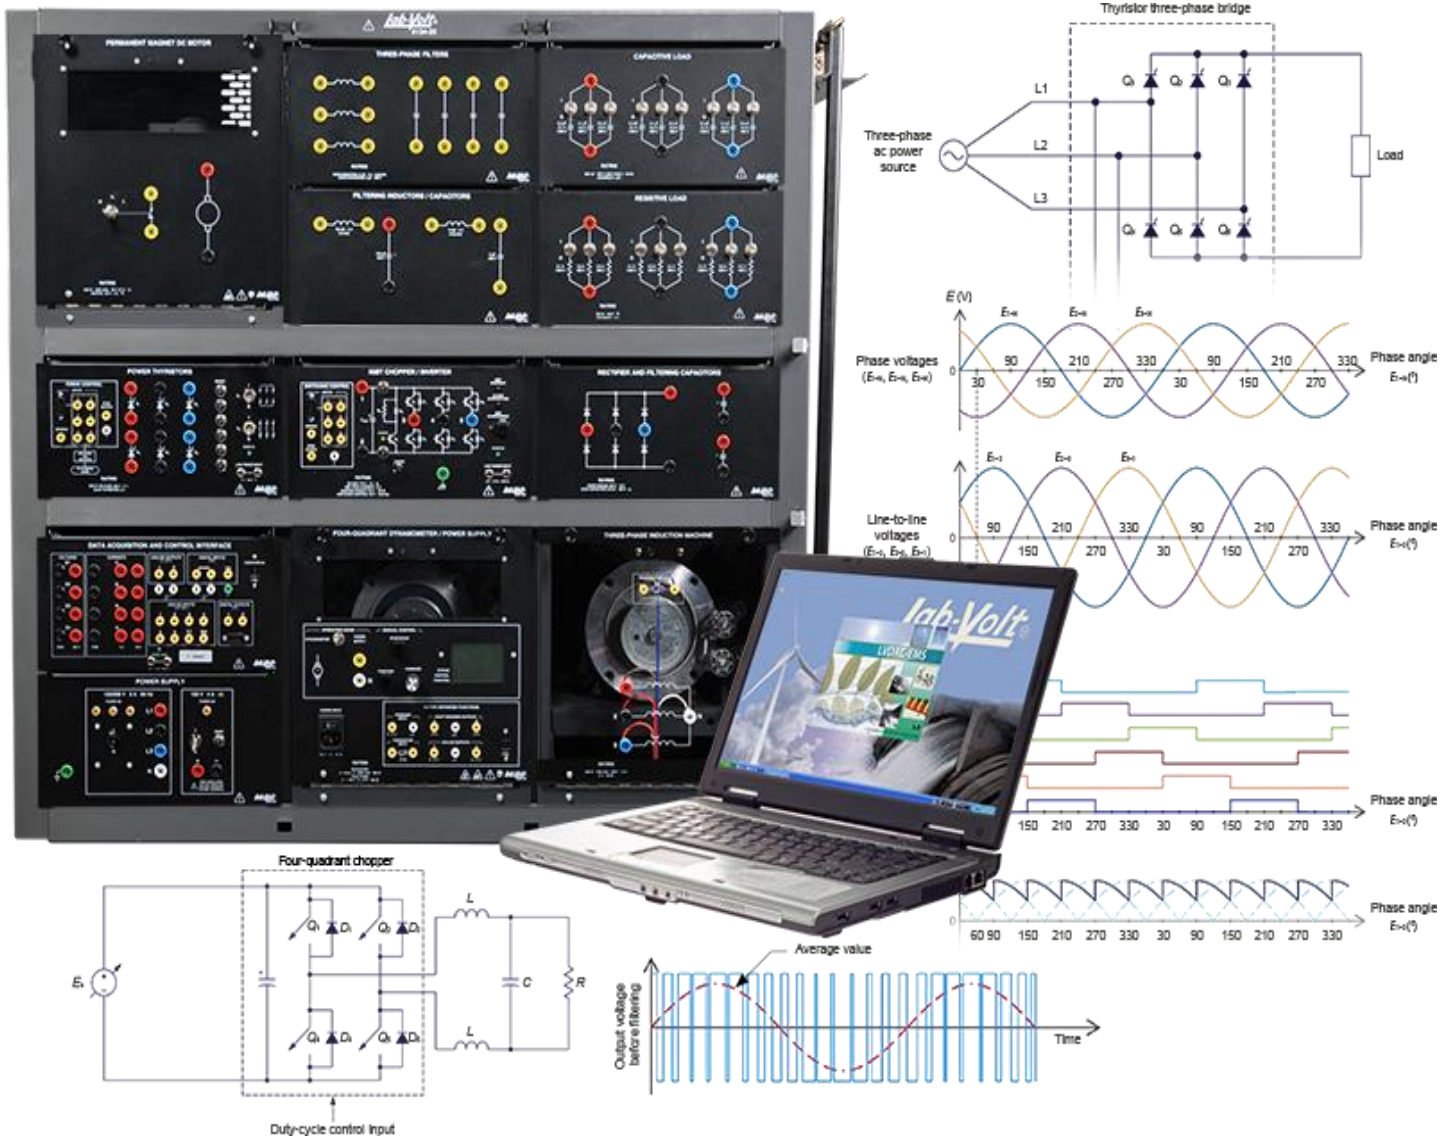

Department of Electrical and Electronics Engineering

POWER ELECTRONICS

Laboratory Manual

Gokaraju Rangaraju Institute of Engineering & Technology